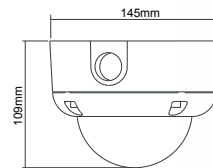

Domo Visión Nocturna

RS403

dLux[®]
Equipos y Accesorios para Video- Vigilancia

- Effio platform
- 650TV Lines
- Super HAD high sensitivity WD CCD

RYK-S403

RYK-S403
(Vandal Proof)

VIDEO	
Image Device	1/3" Color Sony Super HAD Double-Density WD CCD
Picture Elements (HxV)	NTSC:976x494, PAL:976x582
Resolution	650 TVL
Illumination	0.01 Lux(Day mode), 0.003 Lux (Night mode), 0.0003Lux (DSS) / F1.2
S/N Ratio	More than 50dB
Electronic Shutter	NTSC:1/60~1/100,000, PAL:1/50~1/100,000 include Flickerless (NTSC:1/100, PAL:1/120)
Gamma	0.45
LENS	
Lens Furnished	2.8~10.5mm / F1.2~2.6, Wide:99.5°x73.2°, Tele:27.4°x20.6° (HxV)
Iris Control	DC Drive
FUNCTIONS	
IR-Cut filter Removable	Yes
Wide Dynamic Range	On / Off (Level adjustable), Auto detection
Digital Noise Reduciton	Low / Mid / High
Day & Night (ICR)	AE / Day / Night / EXT
Day & Night I/O	Input / Output
On-Screen-Display (OSD)	English / Simple Chinese
Digital Slow Shutter (DSS)	Off, 2~20, 40, 80, 160, 256 FLD
Flickerless Mode	On / Off (NTSC:1/100, PAL:1/120)
Motion Detection	24*16 detection blocks
Privacy Masking	15 Areas (Area size adjustable)
White Balance	Auto / Indoor / Outdoor / Manual / Push Auto
Gain Control	Auto / Manual
Back Light Comp.	On / Off (7 Areas & Smart Area, Level:0~255)
Digital Zoom	16x
Camera ID	000~255
Camera Title	Up to 16 characters
Mirror	Horizontal / Vertical / Rotate
Freeze	On / Off
Positive / Negative	On / Off
GENERAL	
Infrared Luminary	24 pieces IR-LED
Wavelength	850nm
Illumination Distance	Max. 20M
Weatherproof	Yes
Remote Control	RS-485/422
Protocol	PELCO D&P
Sync. System	Internal / External Line Lock
Video Output	1 Vp-p / 75 Ohms
Power Supply	DC12V±10%, DC12V/AC24V Dual
Power Consumption	5.28 W max.
Operating Temp.	-10°C ~ 50°C